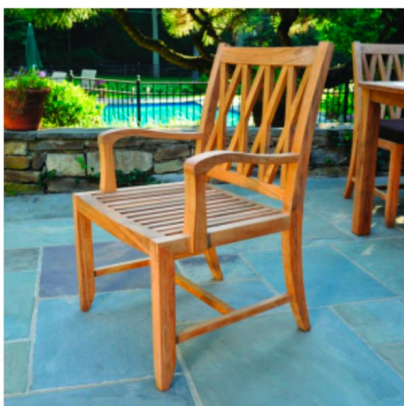

Somerset Collection by Kingsley Bate

Somerset is a new outdoor teak addition to Casual Image. This collection has some beautiful teak detail across the back, with a simple slat seat design. The deep seating sofa, lounge, and loveseat are truly comfortable and come in a wide variety of Sunbrella fabric choices. The dining chairs of this collection can be matched with a wide variety of table sizes to meet your needs too.

Sofa

80"W x 32"D x 33"H

Settee

55"W x 32"D x 33"H

Side Dining Chair

23"W x 25"D x 37"H

Ottoman

29"W x 23"D x 16"H

Lounge Chair

31"W x 33"D x 33"H

End Table

20"W x 20"D x 20H

Dining Arm Chair

24"W x 25"D x 37"H

Coffee Table

45"W x 28"D x 16"H